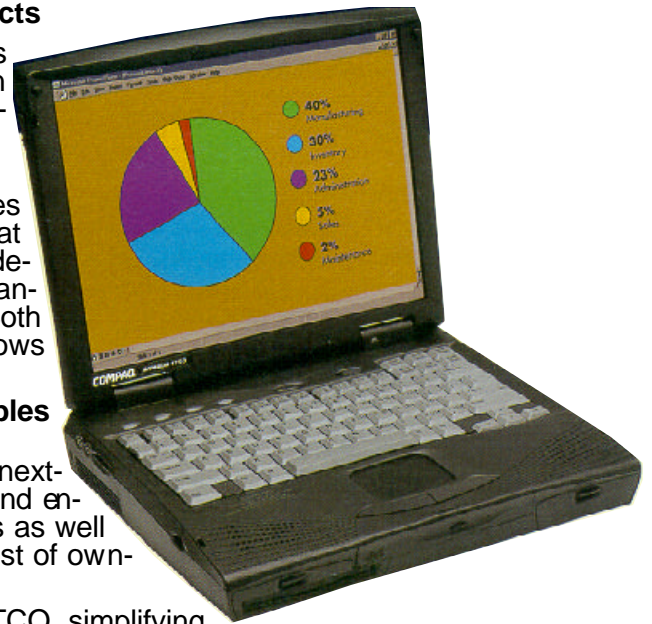

Common docking solutions are available, further reducing TCO, simplifying asset management and facilitating lifecycle planning and management for the enterprise. For more about the new portables, call us. 800-299-3584

Smart card technology for network security

Improving upon current security options, Compaq's new smart card products for Compaq Deskpro PCs provide a secure environment in which to conduct *NonStop*™ eBusiness computing. Using smart cards, users can securely log into their networks from any location and proceed with secure transactions over public and private networks, keeping their corporate edge in Internet-based enterprise computing.

Designed for immediate, out-of-the-box productivity, industry-leading Compaq was the first to offer an Enhanced Smart Card Reader and Keyboard to meet higher security demands cost-effectively.

Wireless LAN and one-touch Internet keyboard

Another first-Compaq is the first PC manufacturer to offer a highly affordable, easy to install, standard-based wireless local area network (LAN) solution for growing businesses. Try out the new Compaq Internet Keyboard for Prosignia Desktop PCs, delivering one-touch access to Internet solutions, services and information tailored specifically for small and medium-sized businesses.