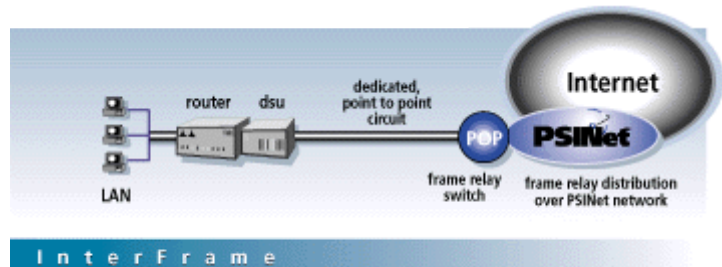

Welborne Associates can design your web site for you, with a designer on staff, as well as the technical experts to take care of the hardware and software to support it.

PSINet InterFrame

Once you make the decision to take your business online, getting the right kind of connection is vital. A large part of our consultation with you will be to carefully assess your needs and expected online traffic. We work with PSINet, an international Internet provider to help you connect to the kind of service you need for reliable access. Your own particular business situation will determine how fast and dedicated your connection needs to be. InterFrame is one of the fastest and most reliable, but may be more or less than your own particular needs dictate.

Maximum-performance Internet Access

InterFrame provides full-time Internet access at speeds from 56Kbps to 10.5Mbps with options for managing application performance, security, and more. Unlike other dedicated services that merely provide communal access to the Internet, PSINet InterFrame directly connects your local area network to PSINet's powerful network via a dedicated, point-to-point circuit.

Customers may initiate the NxT1 option starting at 3Mbps, linking multiple T1s up to 10.5 Mbps for higher levels of bandwidth as needed.

- Ideal for medium- to large-sized businesses that need reliable, full-time, high-speed Internet access